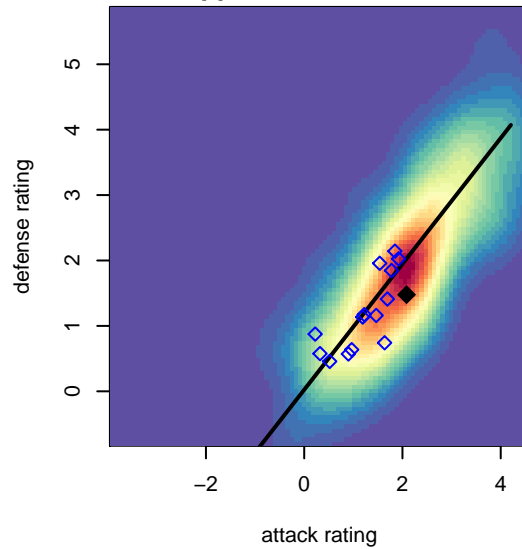

# FC Portland White G00

FC Portland  
 Portland, OR  
 G00 total strength=1314  
 attack=8.03 defense=4.38  
 fall league = PTT G00 Div 1 White

alt names used:  
 FC Portland 00G WHITE 15  
 F.C. Portland G00 White  
 FC Portland 00G WHITE 15

Venues played:  
 2015 Portland Winter Showcase U15  
 2015 PTT G00 Division 1 White  
 2015 OYS Presidents Cup G00

**FC Portland White G00**  
 Dots are actual minus expected GF (blue circles) and GA (red triangles).  
 Blue line is smoothed change in attack strength. Red is smoothed change in defense strength.

**attack and defense variance (black dot)  
relative to other teams  
and top 10 in region**

**attack and defense rating  
relative to others at age  
and all opponents in last 13 months**

**Performance relative to 13 month average**