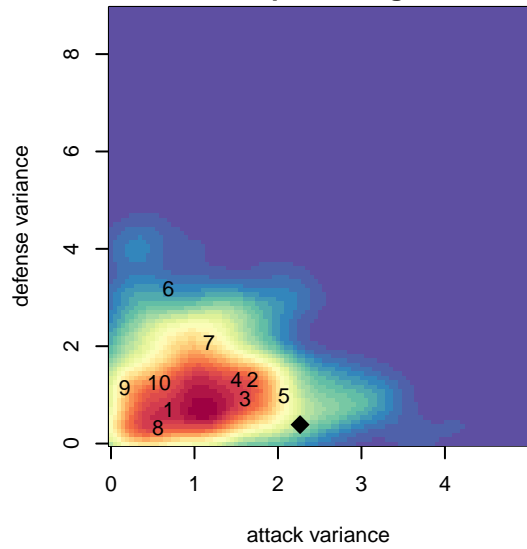

# FC Portland White G00

FC Portland  
 Portland, OR  
 G00 total strength=1314  
 attack=8.03 defense=4.38  
 fall league = PTT G00 Div 1 White

alt names used:  
 FC Portland 00G WHITE 15  
 F.C. Portland G00 White  
 FC Portland 00G WHITE 15

Venues played:  
 2015 Portland Winter Showcase U15  
 2015 PTT G00 Division 1 White  
 2015 OYS Presidents Cup G00

**FC Portland White G00**  
 Dots are actual minus expected GF (blue circles) and GA (red triangles).  
 Blue line is smoothed change in attack strength. Red is smoothed change in defense strength.

**attack and defense variance (black dot)  
relative to other teams  
and top 10 in region**

**attack and defense rating  
relative to others at age  
and all opponents in last 13 months**

**Performance relative to 13 month average**